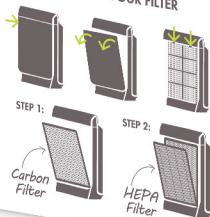

CHANGING YOUR FILTER